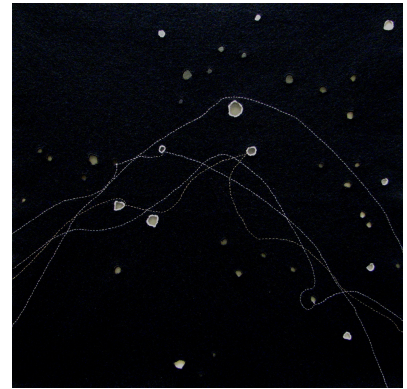

**Provenance 1-3, Civitas and Crucibles**

*in Hansen, C.; O'Connor, J.; Reilly, B. et al. (2007) "origin". Waterford: Garter Lane Arts Centre.*

1. - 3.

Cordula Hansen, 2006. *Provenance 1, 2 and 3*. Felt, thread. 44 x 44 cm.

4.

Cordula Hansen, 2006. *Civitas*. Stone vessel, beeswax, bronze, gold leaf. 10 x 12 x 10 cm

5.

Cordula Hansen, 2006. *Crucibles*. Ceramic, bronze. 16 x 9.5 x 7 cm.